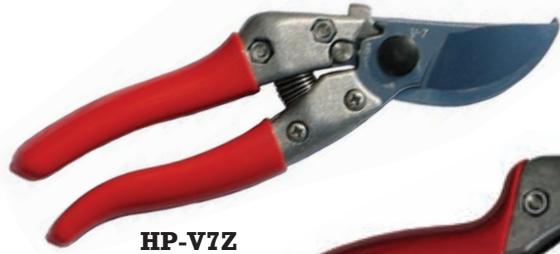

V-Series

ARS Signature Heavy Duty Pruner

Incredibly Smooth and Easy Cuts!

HP-V7Z

NEW!

Three sizes to fit almost any hand!

Product	Blade Finish	Handles	Weight	OAL	Replacement Blade Set
HP-V7Z	Hard Chrome Plated	Soft PVC Die-cast Alum.	7 oz.	7"	SP-V7Z1
HP-VS8Z	Hard Chrome Plated	Soft PVC Die-cast Alum.	8 oz.	8"	SP-VS8Z1
HP-VS9Z	Hard Chrome Plated	Soft PVC Die-cast Alum.	9.5 oz.	9"	SP-VS9Z1

VSR-Series

ARS Rotating Handle Heavy Duty Pruner

The popular V-series is now available with a rotating handle. Still boasting the superior VS blade set and spring along with the squeeze-to-open action, these pruners feature a rotating handle to turn with your fingers during the cut - minimizing fatigue and strain. Available in 8" or 9".

NEW!

Product	Blade Finish	Handles	Weight	OAL	Replacement Blade
HP-VS8R	Hard Chrome Plated	Soft PVC Die-cast Alum.	8 oz.	8"	SP-VS8Z1
HP-VS9R	Hard Chrome Plated	Soft PVC Die-cast Alum.	9.5 oz.	9"	SP-VS9Z1

GrowTech, Inc
Exclusive Agent for
ARS
in North America

www.growtech.com
800-204-4769
growtech@growtech.com