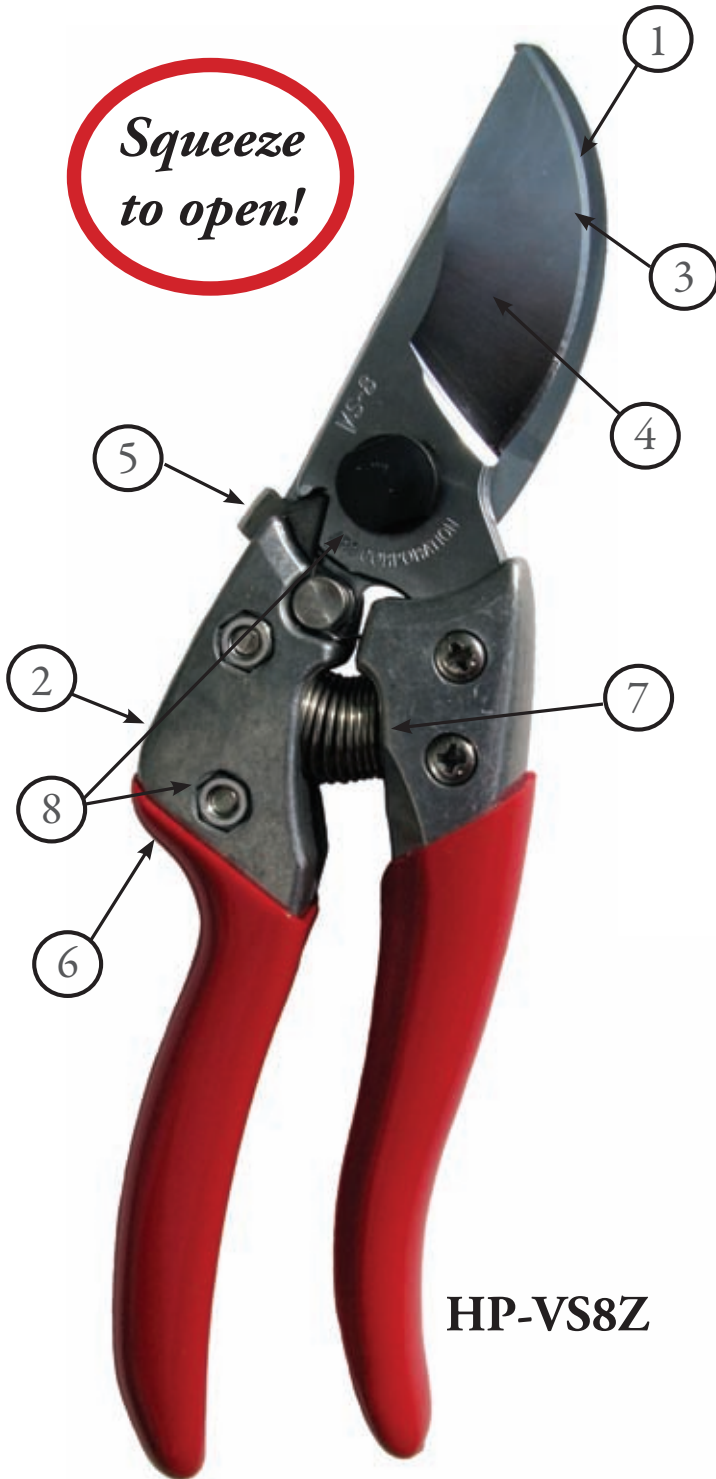

V-Series Pruners

Have you tried a V8?

**Squeeze
to open!**

HP-VS8Z

1. *Sharper*

More aggressive bevel angle (64 degrees) on the precision ground blades (most pruners use 50 degrees).

2. *Superior cutting leverage*

5. *True single handed operation*

Squeeze the handles to open. Easy to close.

6. *Ergonomic design*

Simple solid die cast aluminum construction is shaped to fit the hand perfectly. Lighter weight, better balanced, and longer lasting.

7. *High quality spring*

Full wire-coil spring is anchored - no popping out!

8. *Easy Maintenance*

Frequent tightening of centerbolts is not required. Centerbolt is specially hardened to prevent spreading. Blade set and spring are easily replaced using a screwdriver.