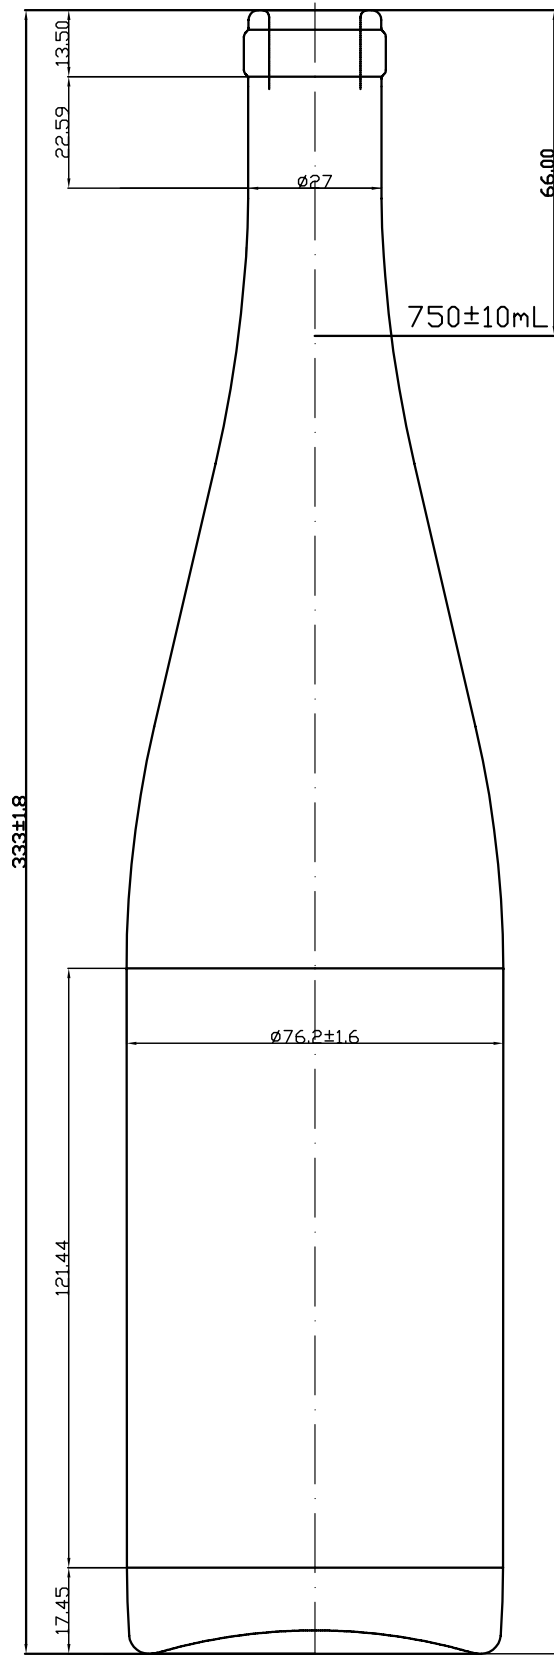

Tolima

MASILVA USA
THE PERFECT FIT FOR YOUR WINE

Weight	$542 \pm 25 \text{g}$
Height	$333 \pm 1.8 \text{mm}$
Body \varnothing	$76 \pm 1.6 \text{mm}$
Finish	28.9mm
Bore \varnothing	$18.5 \pm 0.3 \text{mm}$