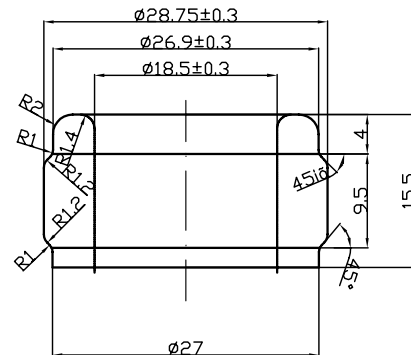

Tolima

MASILVA USA
THE PERFECT FIT FOR YOUR WINE

Weight	$542 \pm 25 \text{g}$
Height	$333 \pm 1.8 \text{mm}$
Body \varnothing	$76 \pm 1.6 \text{mm}$
Finish	28.9mm
Bore \varnothing	$18.5 \pm 0.3 \text{mm}$