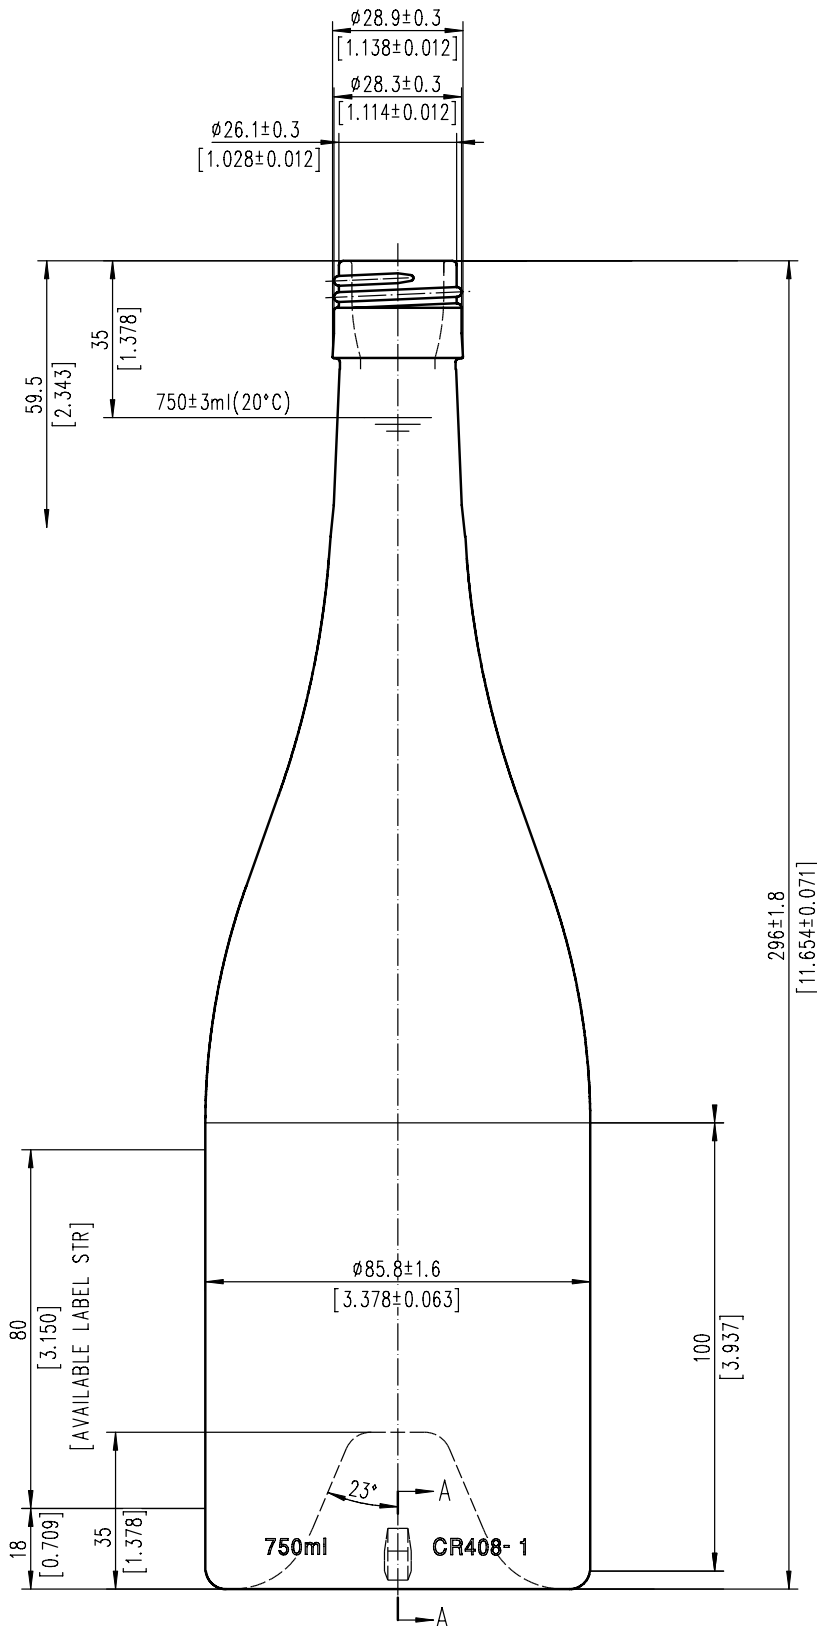

Whitney

MASILVA USA
THE PERFECT FIT FOR YOUR WINE

Weight	540 ± 25g
Height	296 ± 1.8mm
Body Ø	85.8 ± 1.6mm
Finish	BVS 30 x 60mm
Bore Ø	N.A.