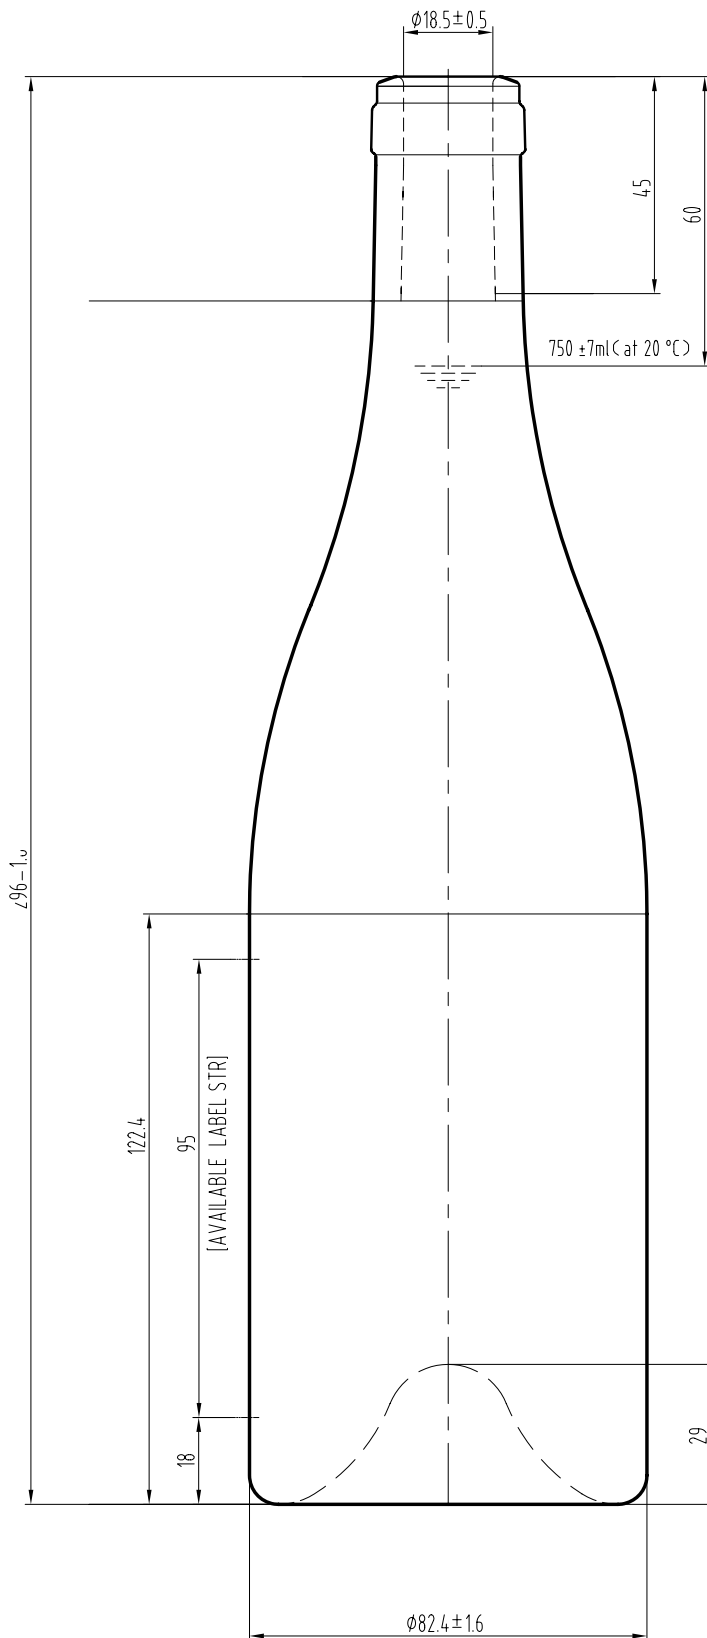

Semeru

MASILVA USA
THE PERFECT FIT FOR YOUR WINE

Weight	$600 \pm 25\text{g}$
Height	$296 \pm 1.8\text{mm}$
Body ϕ	$82.4 \pm 1.6\text{mm}$
Finish	32mm
Bore ϕ	$18.5 \pm 0.5\text{mm}$