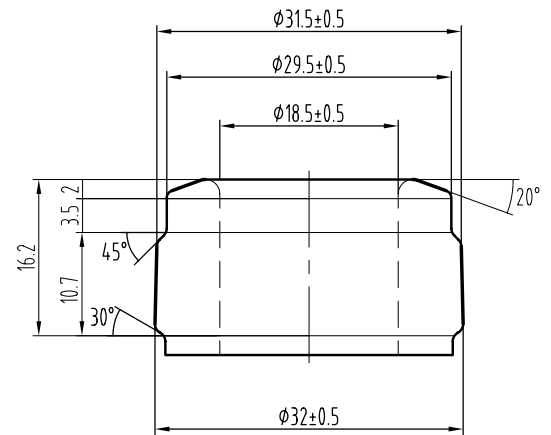

Semeru

MASILVA USA
THE PERFECT FIT FOR YOUR WINE

Weight	$600 \pm 25\text{g}$
Height	$296 \pm 1.8\text{mm}$
Body ϕ	$82.4 \pm 1.6\text{mm}$
Finish	32mm
Bore ϕ	$18.5 \pm 0.5\text{mm}$