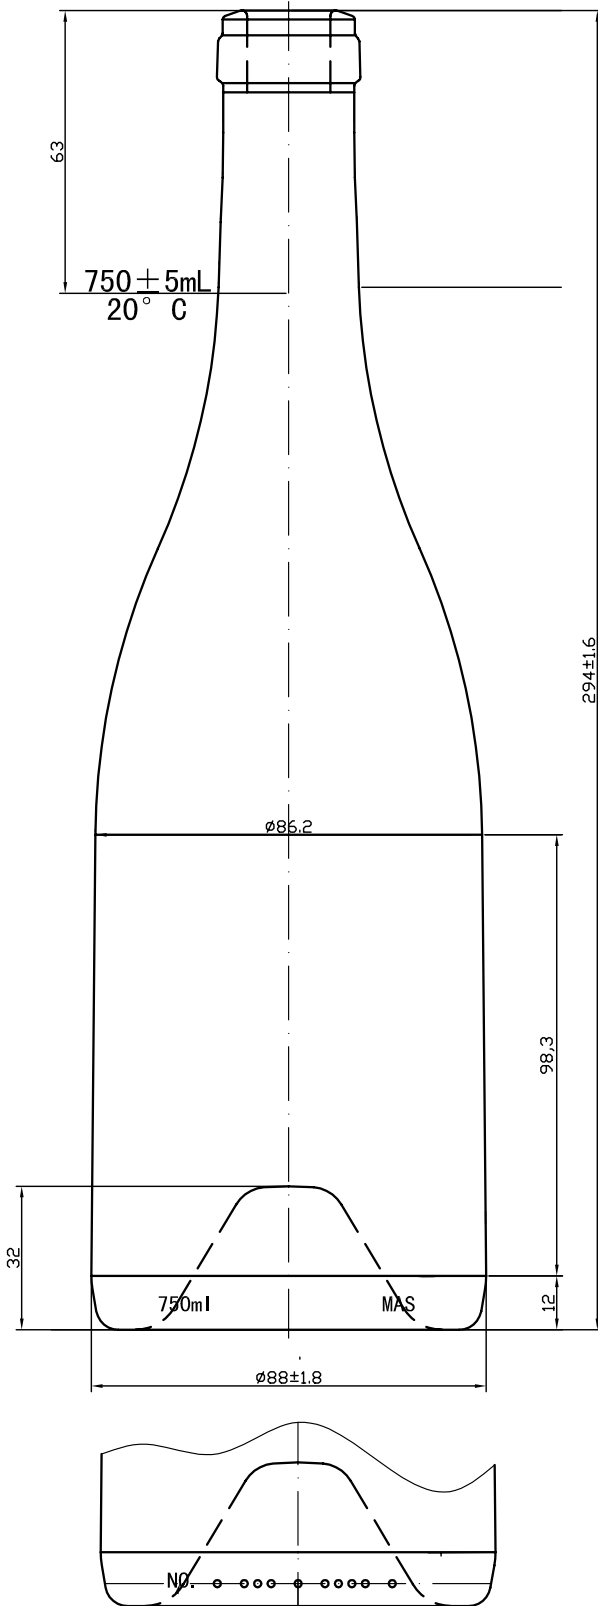

Rinjani

MASILVA USA
THE PERFECT FIT FOR YOUR WINE

Weight	660 ± 25 g
Height	294 ± 1.6 mm
Body \varnothing	86.2 ± 1.8 mm
Finish	32mm
Bore \varnothing	18.5 ± 0.5 mm