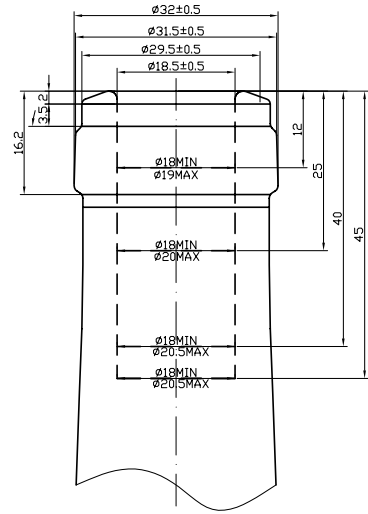

Rinjani

MASILVA USA
THE PERFECT FIT FOR YOUR WINE

Weight	660 ± 25 g
Height	294 ± 1.6 mm
Body \varnothing	86.2 ± 1.8 mm
Finish	32mm
Bore \varnothing	18.5 ± 0.5 mm